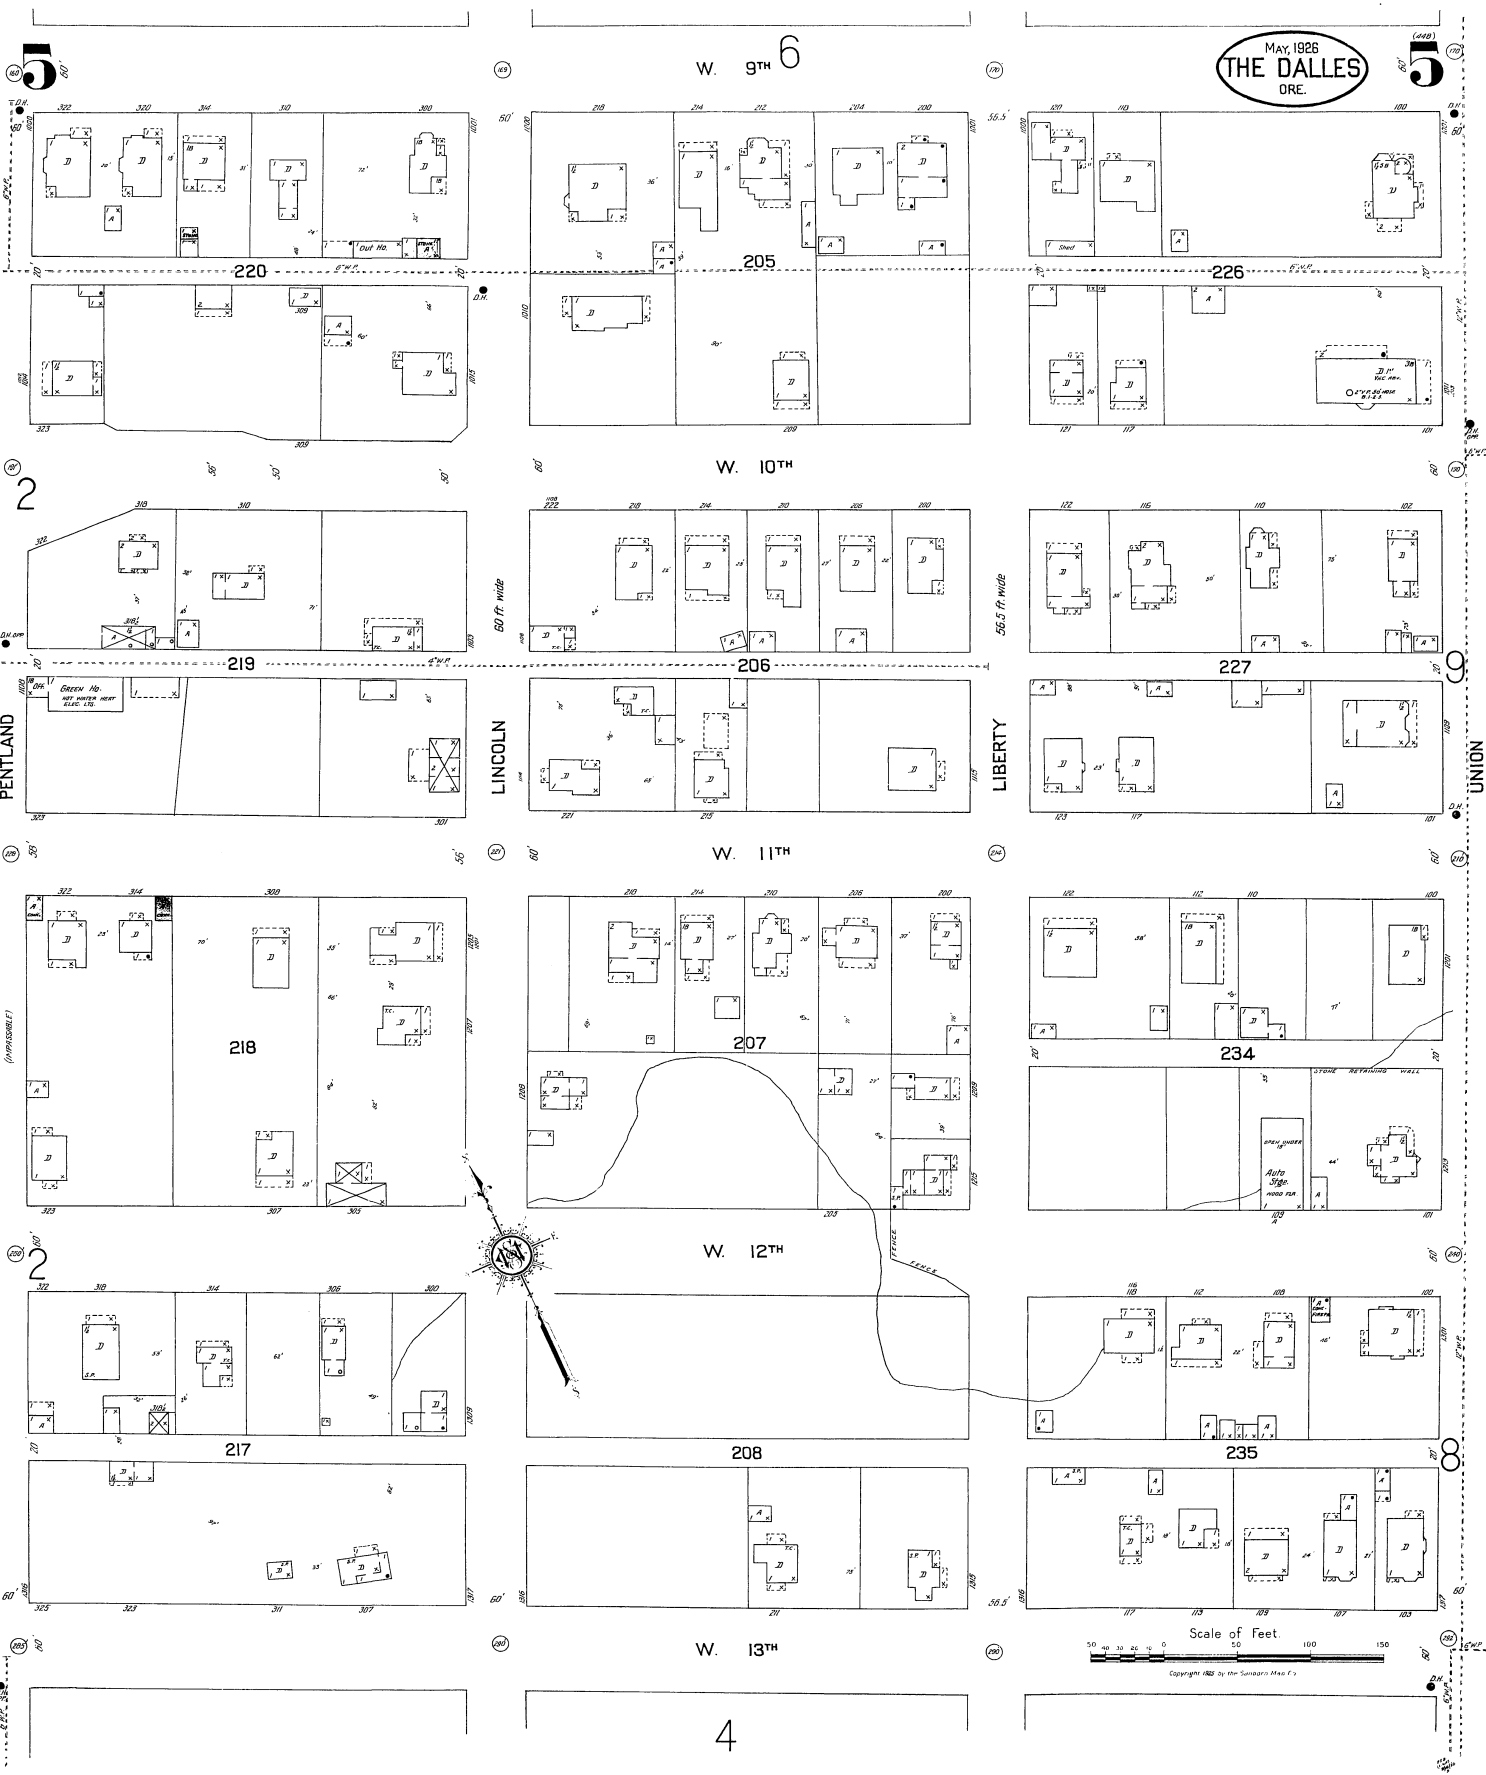

MAY 1926  
THE DALLES  
ORE.

5

W. 9TH

5

220

205

226

2

W. 10TH

219

206

227

PENTLAND

LINCOLN

LIBERTY

UNION

W. 11TH

218

207

234

2

W. 12TH

217

208

235

W. 13TH

4

Scale of Feet

Copyright 1926 by The Dalles Plat Co.